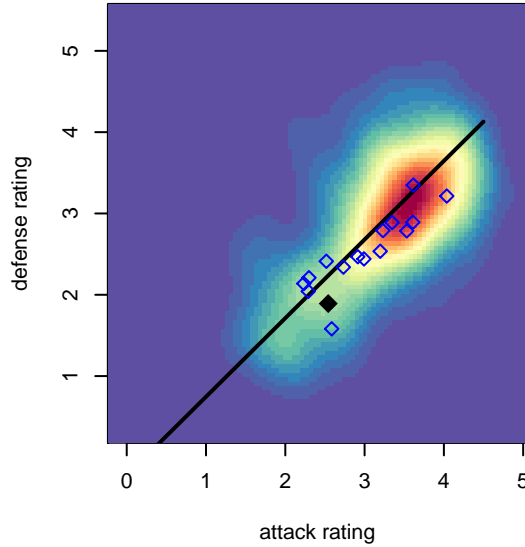

**attack and defense variance (black dot)
relative to other teams
and top 10 in region**

**attack and defense rating
relative to others at age
and all opponents in last 13 months**

Performance relative to 13 month average