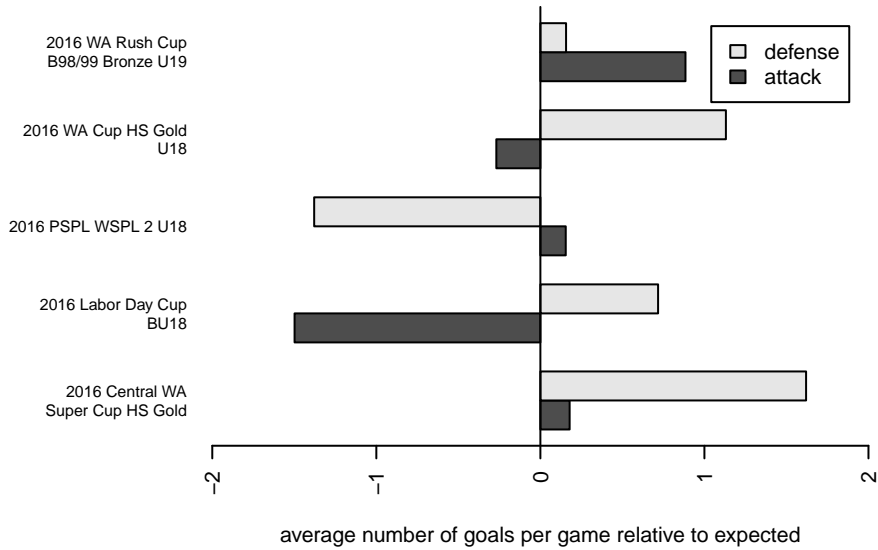

**attack and defense variance (black dot)
relative to other teams
and top 10 in region**

**attack and defense rating
relative to others at age
and all opponents in last 13 months**

Performance relative to 13 month average