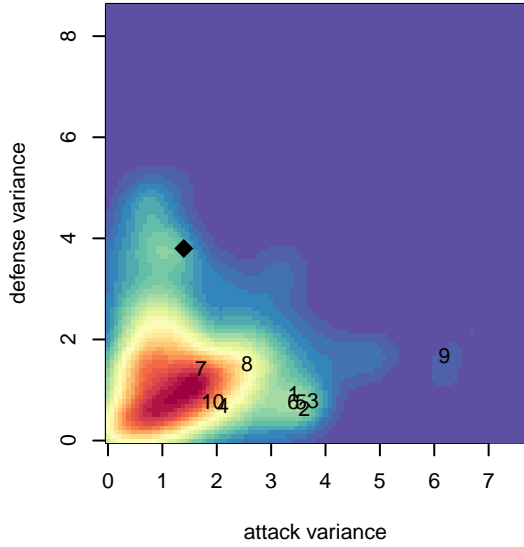

**attack and defense variance (black dot)
relative to other teams
and top 10 in region**

**attack and defense rating
relative to others at age
and all opponents in last 13 months**

Performance relative to 13 month average