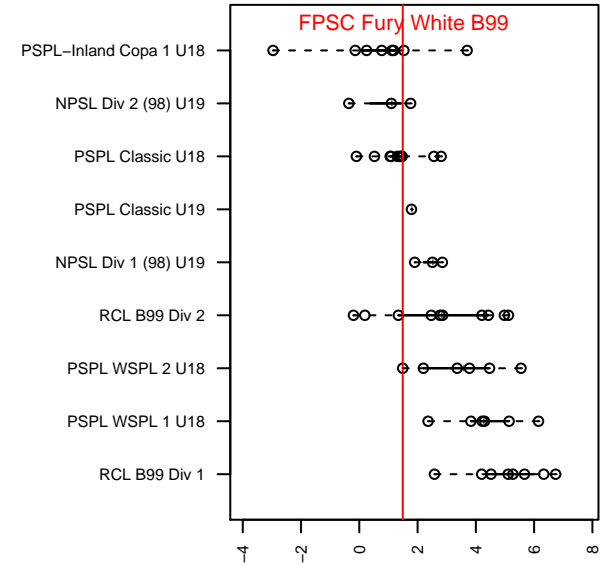

**attack and defense variance (black dot)
relative to other teams
and top 10 in region**

**attack and defense rating
relative to others at age
and all opponents in last 13 months**

Performance relative to 13 month average