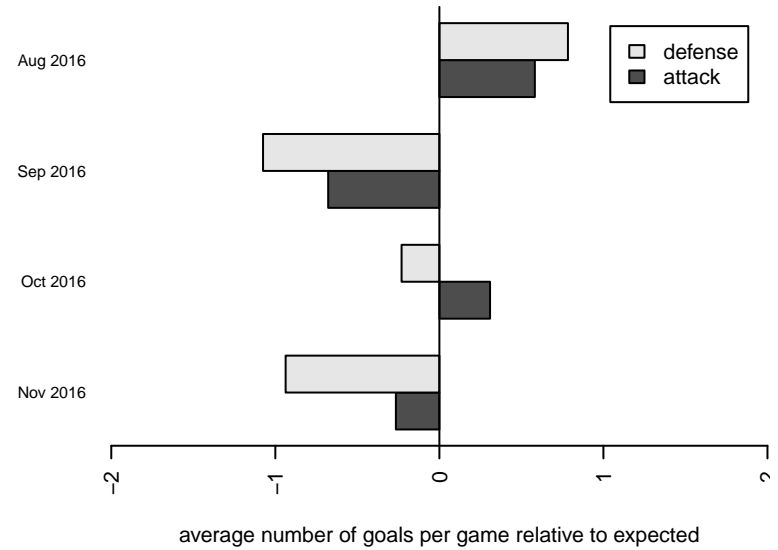

Performance relative to 13 month average